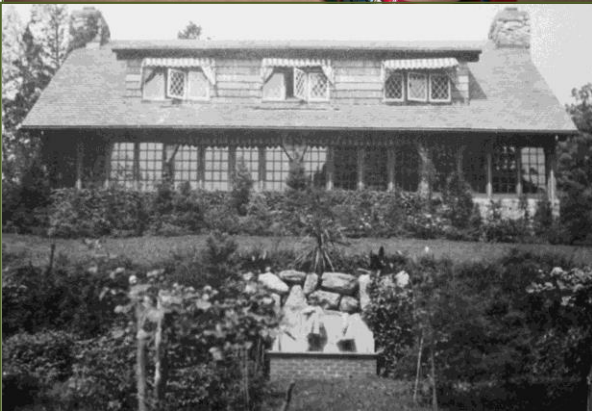

Save the Date!

HOLIDAY OPEN HOUSE

Saturday, December 2
11:00 am – 4:00 pm

Live Music
Refreshments
A Fun Kids Craft
Holiday Themed Spotlight Talks

Regular Museum Admission Rates Apply.